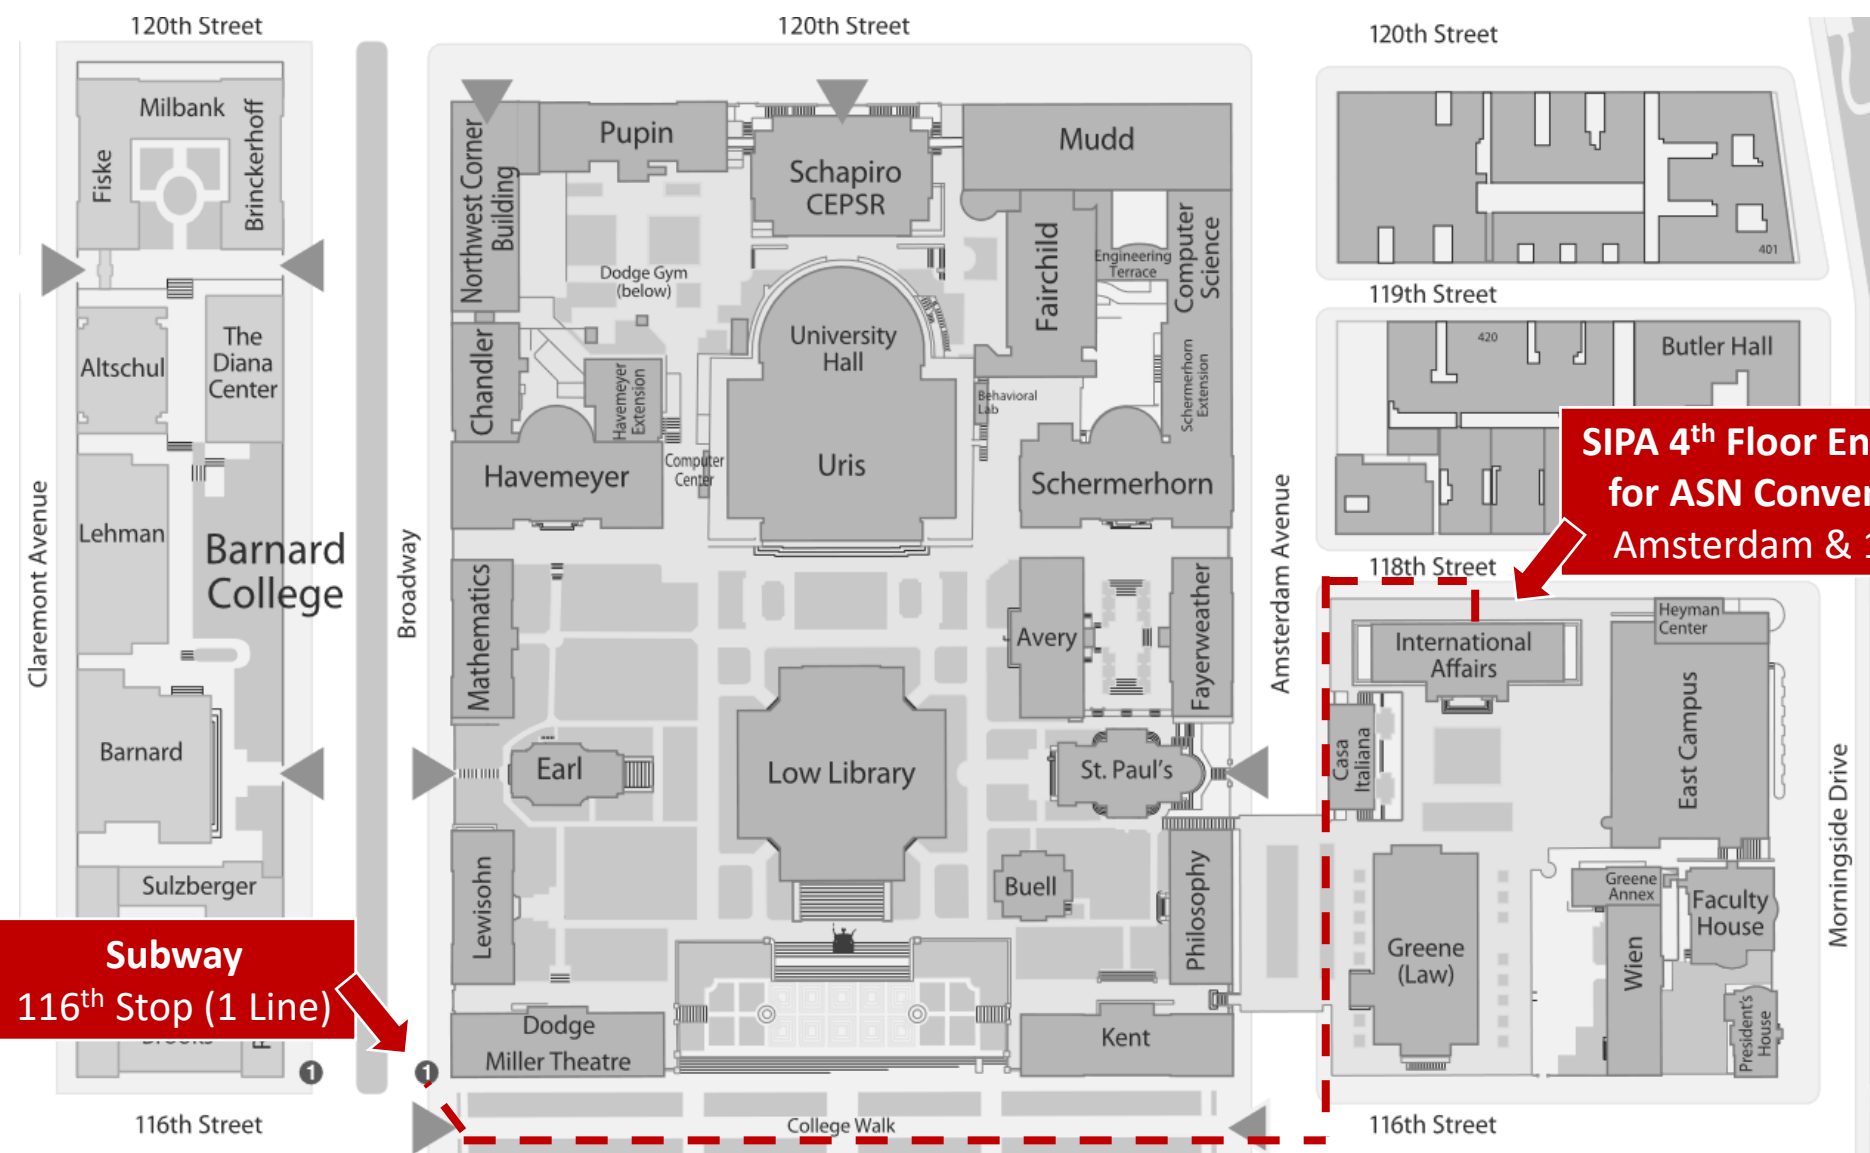

# COLUMBIA UNIVERSITY IN THE CITY OF NEW YORK

**Subway**  
116<sup>th</sup> Stop (1 Line)

**SIPA 4<sup>th</sup> Floor Entrance**  
for ASN Convention  
Amsterdam & 118<sup>th</sup>

 **5-minute walk**